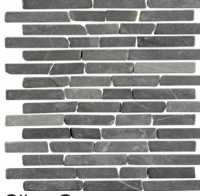

Sunset
SAT126 ■ T224

White Flat
SAT108 ■ T178

Grey Marble
SAT103 ■ T178

Coco Brown
SAT125 ■ T224

Suntraw
SAT243 ■ T178

Deluxe Mixed
SAT107 ■ T178

Tan Flat
SAT106 ■ T178

Brown Flat
SAT109 ■ T178

Silva Grey
SAT128 ■ T178

Black Flat
SAT102 ■ T178

Mix White Flat /Silva Gr.
SAT129 ■ T178

Mix Grey Marble/Silva Grey
SAT148 ■ T178

Mozaiek Coins 30x30

Mix White Flat /Silva Gr.
SAC129 ■ T225

Silva Grey
SAC128 ■ T225

White Flat
SAC108 ■ T225

Mozaiek Sticks 30x30

Silva Grey
SAS128 ■ T225

Grey Marble
SAS103 ■ T225

Cream Marble
SAS106 ■ T225

White Marble
SAS108 ■ T225